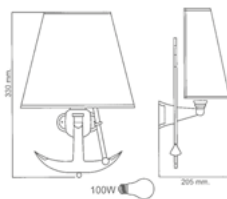

Wall light

polished brass wall lamp with steering wheel and printed parchment shade. Height mm. 320 x 275. Protrusion mm. 200.

4002233 Lamp

Wall lamp

polished brass wall lamp with anchor and printed parchment shade. Height 330 mm. Protrusion 185 mm.

4002216 Lamp

Wall lamp

polished brass wall lamp with bollard and printed parchment shade. Dims. 260x275 mm. Protrusion 180 mm.

4002231 Lamp

Fisherman lamp

wall mount. Shade Ø mm. 210, cage Ø mm. 100.

4002060 Lamp

Wall lamp

polished brass wall lamp with clear glass.

4002031 Lamp

Wall lamp

Ø shade mm. 210, Ø glass mm. 140.

4002071 Lamp

Wall lamp

polished brass wall lamp with steering wheel.

4002236 Lamp

Wall lamp

polished brass wall lamp with sailing boat. Dims. 305x180 mm. Protrusion 125 mm.

4002232 Lamp