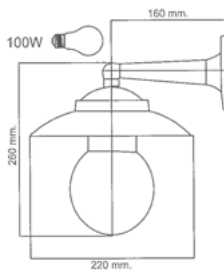

Wall light

polished brass wall lamp with steering wheel and printed parchment shade. Height mm. 320 x 275. Protrusion mm. 200.

4002233 Lamp

Wall lamp

polished brass wall lamp with anchor and printed parchment shade. Height 330 mm. Protrusion 185 mm.

4002216 Lamp

Wall lamp

polished brass wall lamp with bollard and printed parchment shade. Dims. 260x275 mm. Protrusion 180 mm.

4002231 Lamp

Fisherman lamp

wall mount. Shade Ø mm. 210, cage Ø mm. 100.

4002060 Lamp

Wall lamp

polished brass wall lamp with clear glass.

4002031 Lamp

Wall lamp

Ø shade mm. 210, Ø glass mm. 140.

4002071 Lamp

Wall lamp

polished brass wall lamp with steering wheel.

4002236 Lamp

Wall lamp

polished brass wall lamp with sailing boat. Dims. 305x180 mm. Protrusion 125 mm.

4002232 Lamp