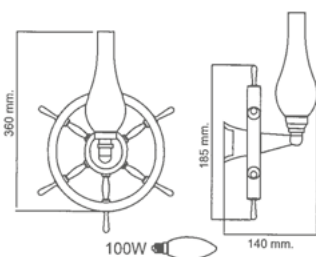

Wall light

polished brass wall lamp with steering wheel and printed parchment shade. Height mm. 320 x 275. Protrusion mm. 200.

4002233 Lamp

Wall lamp

polished brass wall lamp with anchor and printed parchment shade. Height 330 mm. Protrusion 185 mm.

4002216 Lamp

Wall lamp

polished brass wall lamp with bollard and printed parchment shade. Dims. 260x275 mm. Protrusion 180 mm.

4002231 Lamp

Fisherman lamp

wall mount. Shade Ø mm. 210, cage Ø mm. 100.

4002060 Lamp

Wall lamp

polished brass wall lamp with clear glass.

4002031 Lamp

Wall lamp

Ø shade mm. 210, Ø glass mm. 140.

4002071 Lamp

Wall lamp

polished brass wall lamp with steering wheel.

4002236 Lamp

Wall lamp

polished brass wall lamp with sailing boat. Dims. 305x180 mm. Protrusion 125 mm.

4002232 Lamp