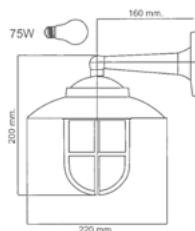

Wall light

polished brass wall lamp with steering wheel and printed parchment shade. Height mm. 320 x 275. Protrusion mm. 200.

4002233 Lamp

Wall lamp

polished brass wall lamp with anchor and printed parchment shade. Height 330 mm. Protrusion 185 mm.

4002216 Lamp

Wall lamp

polished brass wall lamp with bollard and printed parchment shade. Dims. 260x275 mm. Protrusion 180 mm.

4002231 Lamp

Fisherman lamp

wall mount. Shade Ø mm. 210, cage Ø mm. 100.

4002060 Lamp

Wall lamp

polished brass wall lamp with clear glass.

4002031 Lamp

Wall lamp

Ø shade mm. 210, Ø glass mm. 140.

4002071 Lamp

Wall lamp

polished brass wall lamp with steering wheel.

4002236 Lamp

Wall lamp

polished brass wall lamp with sailing boat. Dims. 305x180 mm. Protrusion 125 mm.

4002232 Lamp