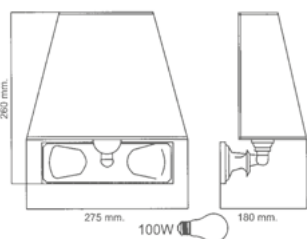

Wall light

polished brass wall lamp with steering wheel and printed parchment shade. Height mm. 320 x 275. Protrusion mm. 200.

4002233 Lamp

Wall lamp

polished brass wall lamp with anchor and printed parchment shade. Height 330 mm. Protrusion 185 mm.

4002216 Lamp

Wall lamp

polished brass wall lamp with bollard and printed parchment shade. Dims. 260x275 mm. Protrusion 180 mm.

4002231 Lamp

Fisherman lamp

wall mount. Shade Ø mm. 210, cage Ø mm. 100.

4002060 Lamp

Wall lamp

polished brass wall lamp with clear glass.

4002031 Lamp

Wall lamp

Ø shade mm. 210, Ø glass mm. 140.

4002071 Lamp

Wall lamp

polished brass wall lamp with steering wheel.

4002236 Lamp

Wall lamp

polished brass wall lamp with sailing boat. Dims. 305x180 mm. Protrusion 125 mm.

4002232 Lamp