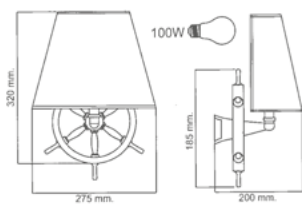

Wall light

polished brass wall lamp with steering wheel and printed parchment shade. Height mm. 320 x 275. Protrusion mm. 200.

4002233 Lamp

Wall lamp

polished brass wall lamp with anchor and printed parchment shade. Height 330 mm. Protrusion 185 mm.

4002216 Lamp

Wall lamp

polished brass wall lamp with bollard and printed parchment shade. Dims. 260x275 mm. Protrusion 180 mm.

4002231 Lamp

Fisherman lamp

wall mount. Shade Ø mm. 210, cage Ø mm. 100.

4002060 Lamp

Wall lamp

polished brass wall lamp with clear glass.

4002031 Lamp

Wall lamp

Ø shade mm. 210, Ø glass mm. 140.

4002071 Lamp

Wall lamp

polished brass wall lamp with steering wheel.

4002236 Lamp

Wall lamp

polished brass wall lamp with sailing boat. Dims. 305x180 mm. Protrusion 125 mm.

4002232 Lamp