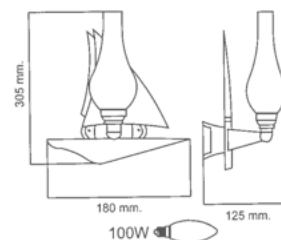

Wall light

polished brass wall lamp with steering wheel and printed parchment shade. Height mm. 320 x 275. Protrusion mm. 200.

4002233 Lamp

Wall lamp

polished brass wall lamp with anchor and printed parchment shade. Height 330 mm. Protrusion 185 mm.

4002216 Lamp

Wall lamp

polished brass wall lamp with bollard and printed parchment shade. Dims. 260x275 mm. Protrusion 180 mm.

4002231 Lamp

Fisherman lamp

wall mount. Shade Ø mm. 210, cage Ø mm. 100.

4002060 Lamp

Wall lamp

polished brass wall lamp with clear glass.

4002031 Lamp

Wall lamp

Ø shade mm. 210, Ø glass mm. 140.

4002071 Lamp

Wall lamp

polished brass wall lamp with steering wheel.

4002236 Lamp

Wall lamp

polished brass wall lamp with sailing boat. Dims. 305x180 mm. Protrusion 125 mm.

4002232 Lamp