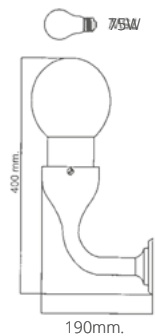

Wall light

polished brass wall lamp with steering wheel and printed parchment shade. Height mm. 320 x 275. Protrusion mm. 200.

4002233 Lamp

Wall lamp

polished brass wall lamp with anchor and printed parchment shade. Height 330 mm. Protrusion 185 mm.

4002216 Lamp

Wall lamp

polished brass wall lamp with bollard and printed parchment shade. Dims. 260x275 mm. Protrusion 180 mm.

4002231 Lamp

Fisherman lamp

wall mount. Shade Ø mm. 210, cage Ø mm. 100.

4002060 Lamp

Wall lamp

polished brass wall lamp with clear glass.

4002031 Lamp

Wall lamp

Ø shade mm. 210, Ø glass mm. 140.

4002071 Lamp

Wall lamp

polished brass wall lamp with steering wheel.

4002236 Lamp

Wall lamp

polished brass wall lamp with sailing boat. Dims. 305x180 mm. Protrusion 125 mm.

4002232 Lamp